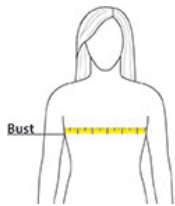

PRODUCT MEASUREMENTS

	XS	S	M	L	XL	XXL	3XL	4XL
Size	2	4/6	8/10	12/14	16/18	20/22	24/26	28/30
Body Length at Back	25 1/2	26	26 1/2	27	27 1/2	28	28 1/2	29
Bust	19 1/2	20 1/2	21 1/2	23	24 1/2	26	28	30
Sleeve Length from Center Back	32 1/2	33	33 1/2	34 1/8	34 3/4	35 3/8	35 3/4	36 1/8

Body Length at Back: Measured from high point shoulder to finished hem at back.

Bust: Measured across the chest one inch below armhole when laid flat.

Sleeve Length from Center Back: Measure from Center Back neck to shoulder point to sleeve hem.

SIZE CHARTS

	XS	S	M	L	XL	XXL	3XL	4XL
Size	2	4/6	8/10	12/14	16/18	20/22	24/26	28/30
Bust	32-34	35-36	37-38	39-41	42-44	45-47	48-51	52-55

SPEC SHEET + MEASUREMENTS

PORT AUTHORITY

Port Authority® Women's Packable Puffy Jacket. L850

HOW TO MEASURE

BUST

Measure under the arm and around the fullest part of the bust with arms down, keeping tape horizontal.

COLORS

Cobalt Blue
PMS 7687C

Deep Black
PMS BLACK
C

Fire Red/
Graphite
PMS 202C

Regatta Blue/
River Blue
Navy
PMS 2380C