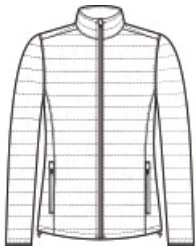

Sketches

front